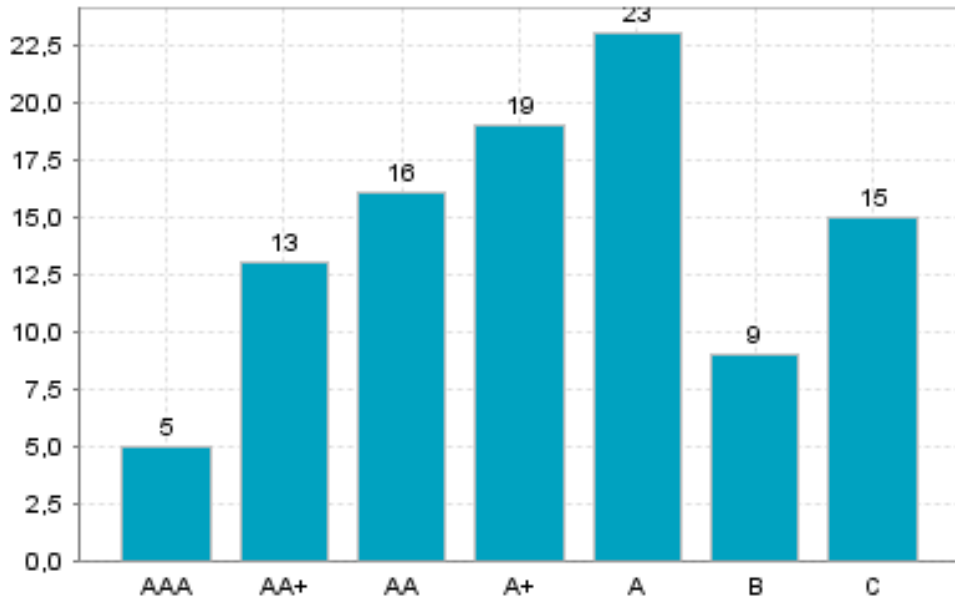

Rating Alfa distribution in the branch of industry: Manufacture of prefabricated wooden buildings

Share of strong companies (AAA or AA+) in different lines, in the range: Pirkanmaa