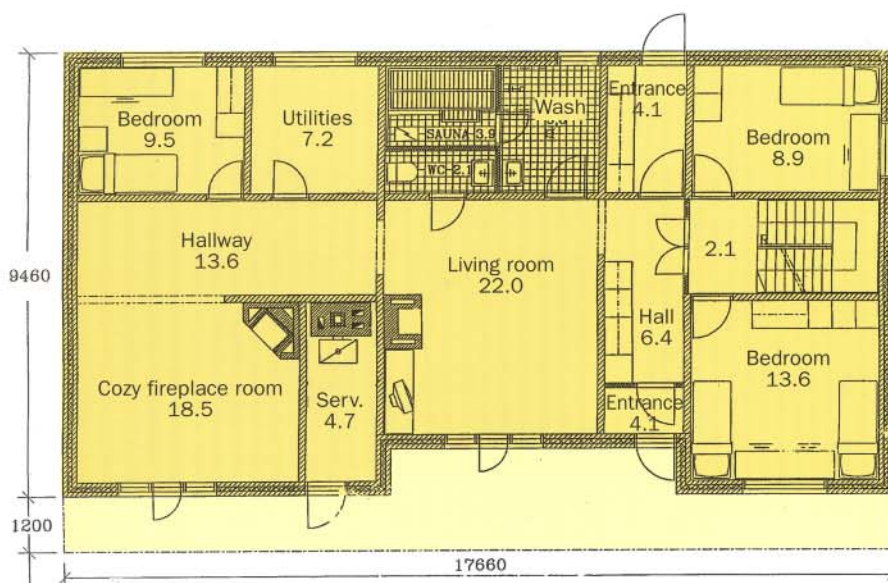

Heidi

Living area	323 m²
Balcony	27 m²
Total area	350 m²

Upper floor 162 m²

Lower floor 163 m²