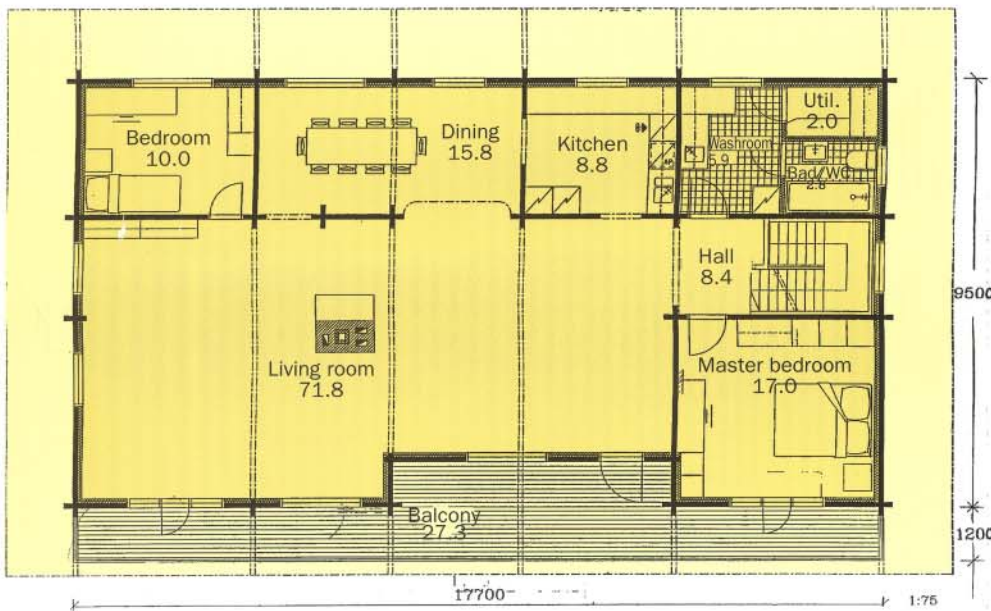

Heidi

Living area	323 m²
Balcony	27 m²
Total area	350 m²

Upper floor 162 m²

Lower floor 163 m²